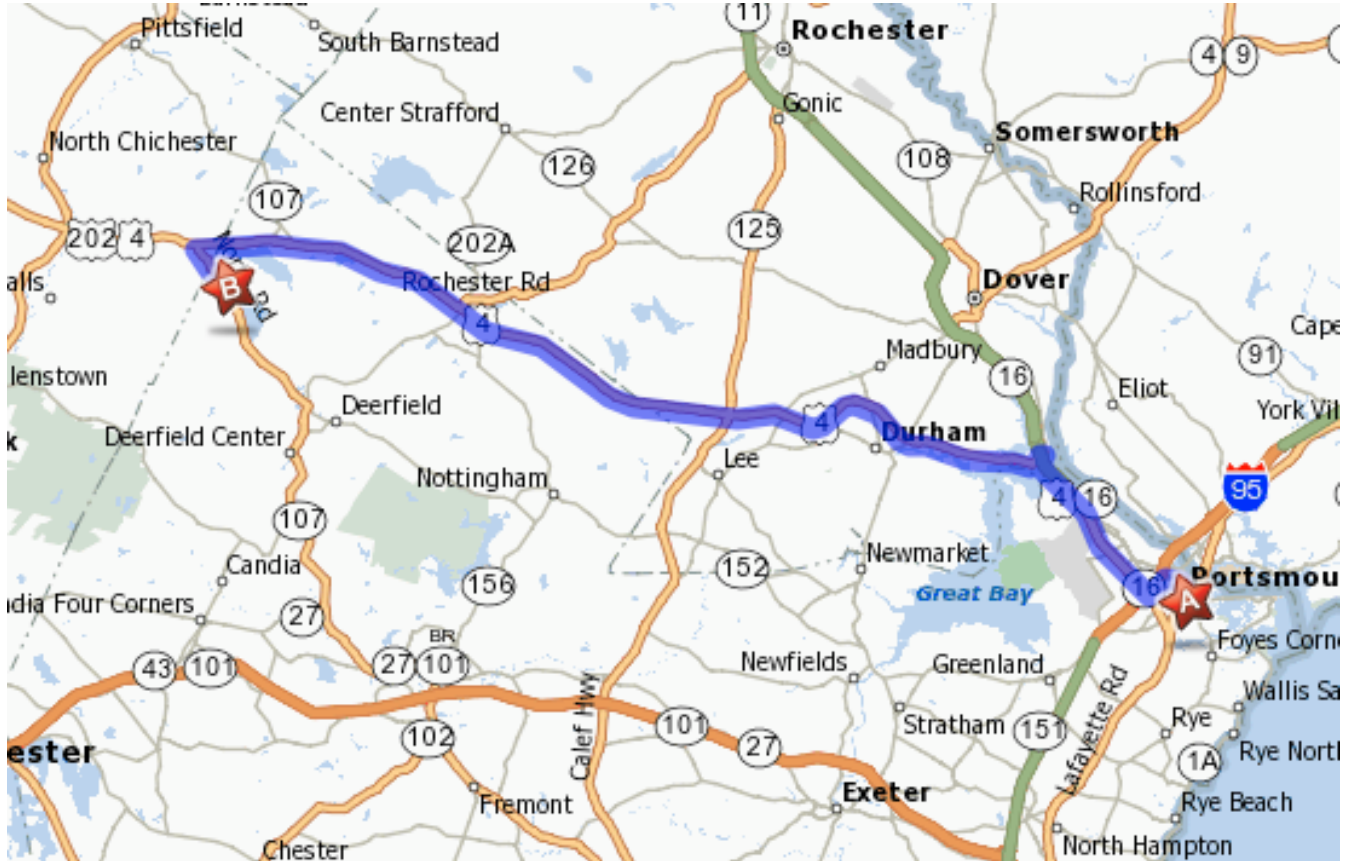

Countryberries^{LLC}

Take the Spaulding Turnpike north, exiting onto Rt 4 westbound towards Concord.
After passing Northwood Lake turn left onto Rt 107 south
(do not take Rt 107 north).
Countryberries is 1.5 miles on the right.