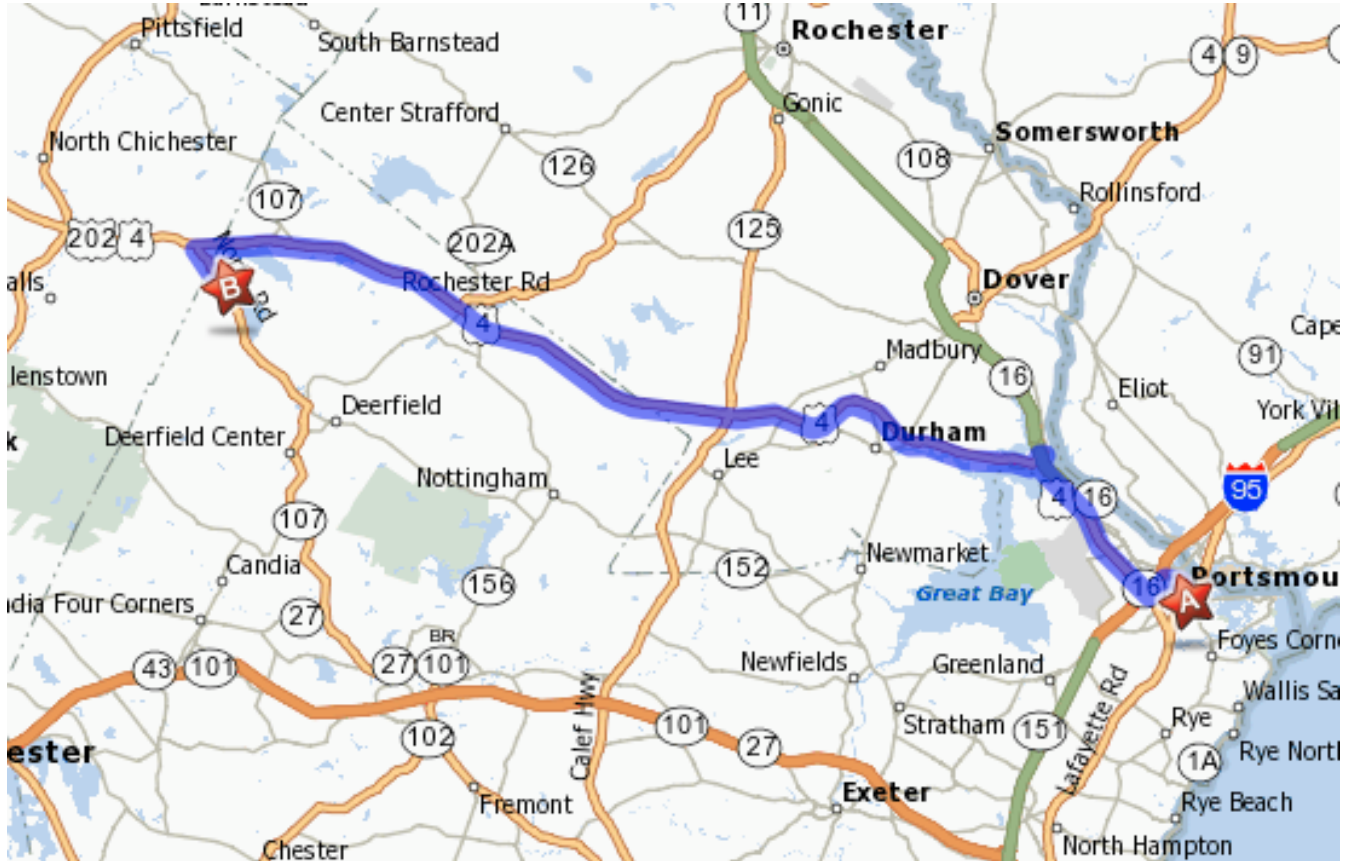

# Countryberries<sup>LLC</sup>

Take the Spaulding Turnpike north, exiting onto Rt 4 westbound towards Concord.  
After passing Northwood Lake turn left onto Rt 107 south  
(do not take Rt 107 north).  
Countryberries is 1.5 miles on the right.